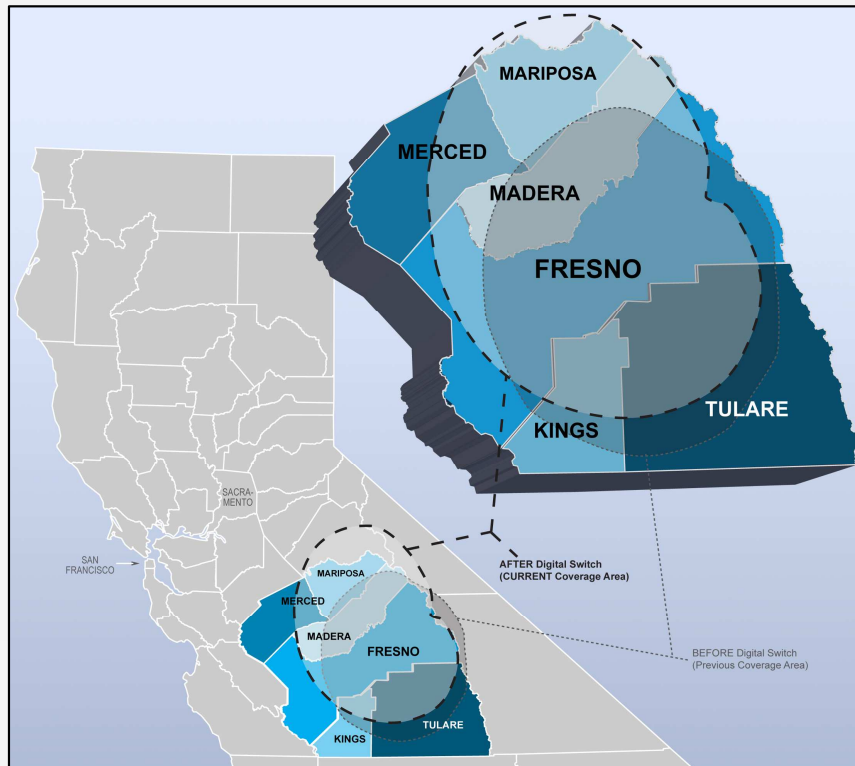

CENTRAL VALLEY'S NEWS STATION

Excellent Reach of the Central Valley!

With full-power broadcast signals and extensive cable coverage KSEE 24 NBC reach the entire Fresno/Visalia market.

County	Population
--------	------------

Fresno	909,153
Tulare	426,276
Merced	246,117
Kings	148,518
Madera	148,333
Mariposa	17,976

Fresno/Visalia Market

1,896,373 Total Population

Source: U.S. Census Bureau Quickfacts 2008 Population estimates